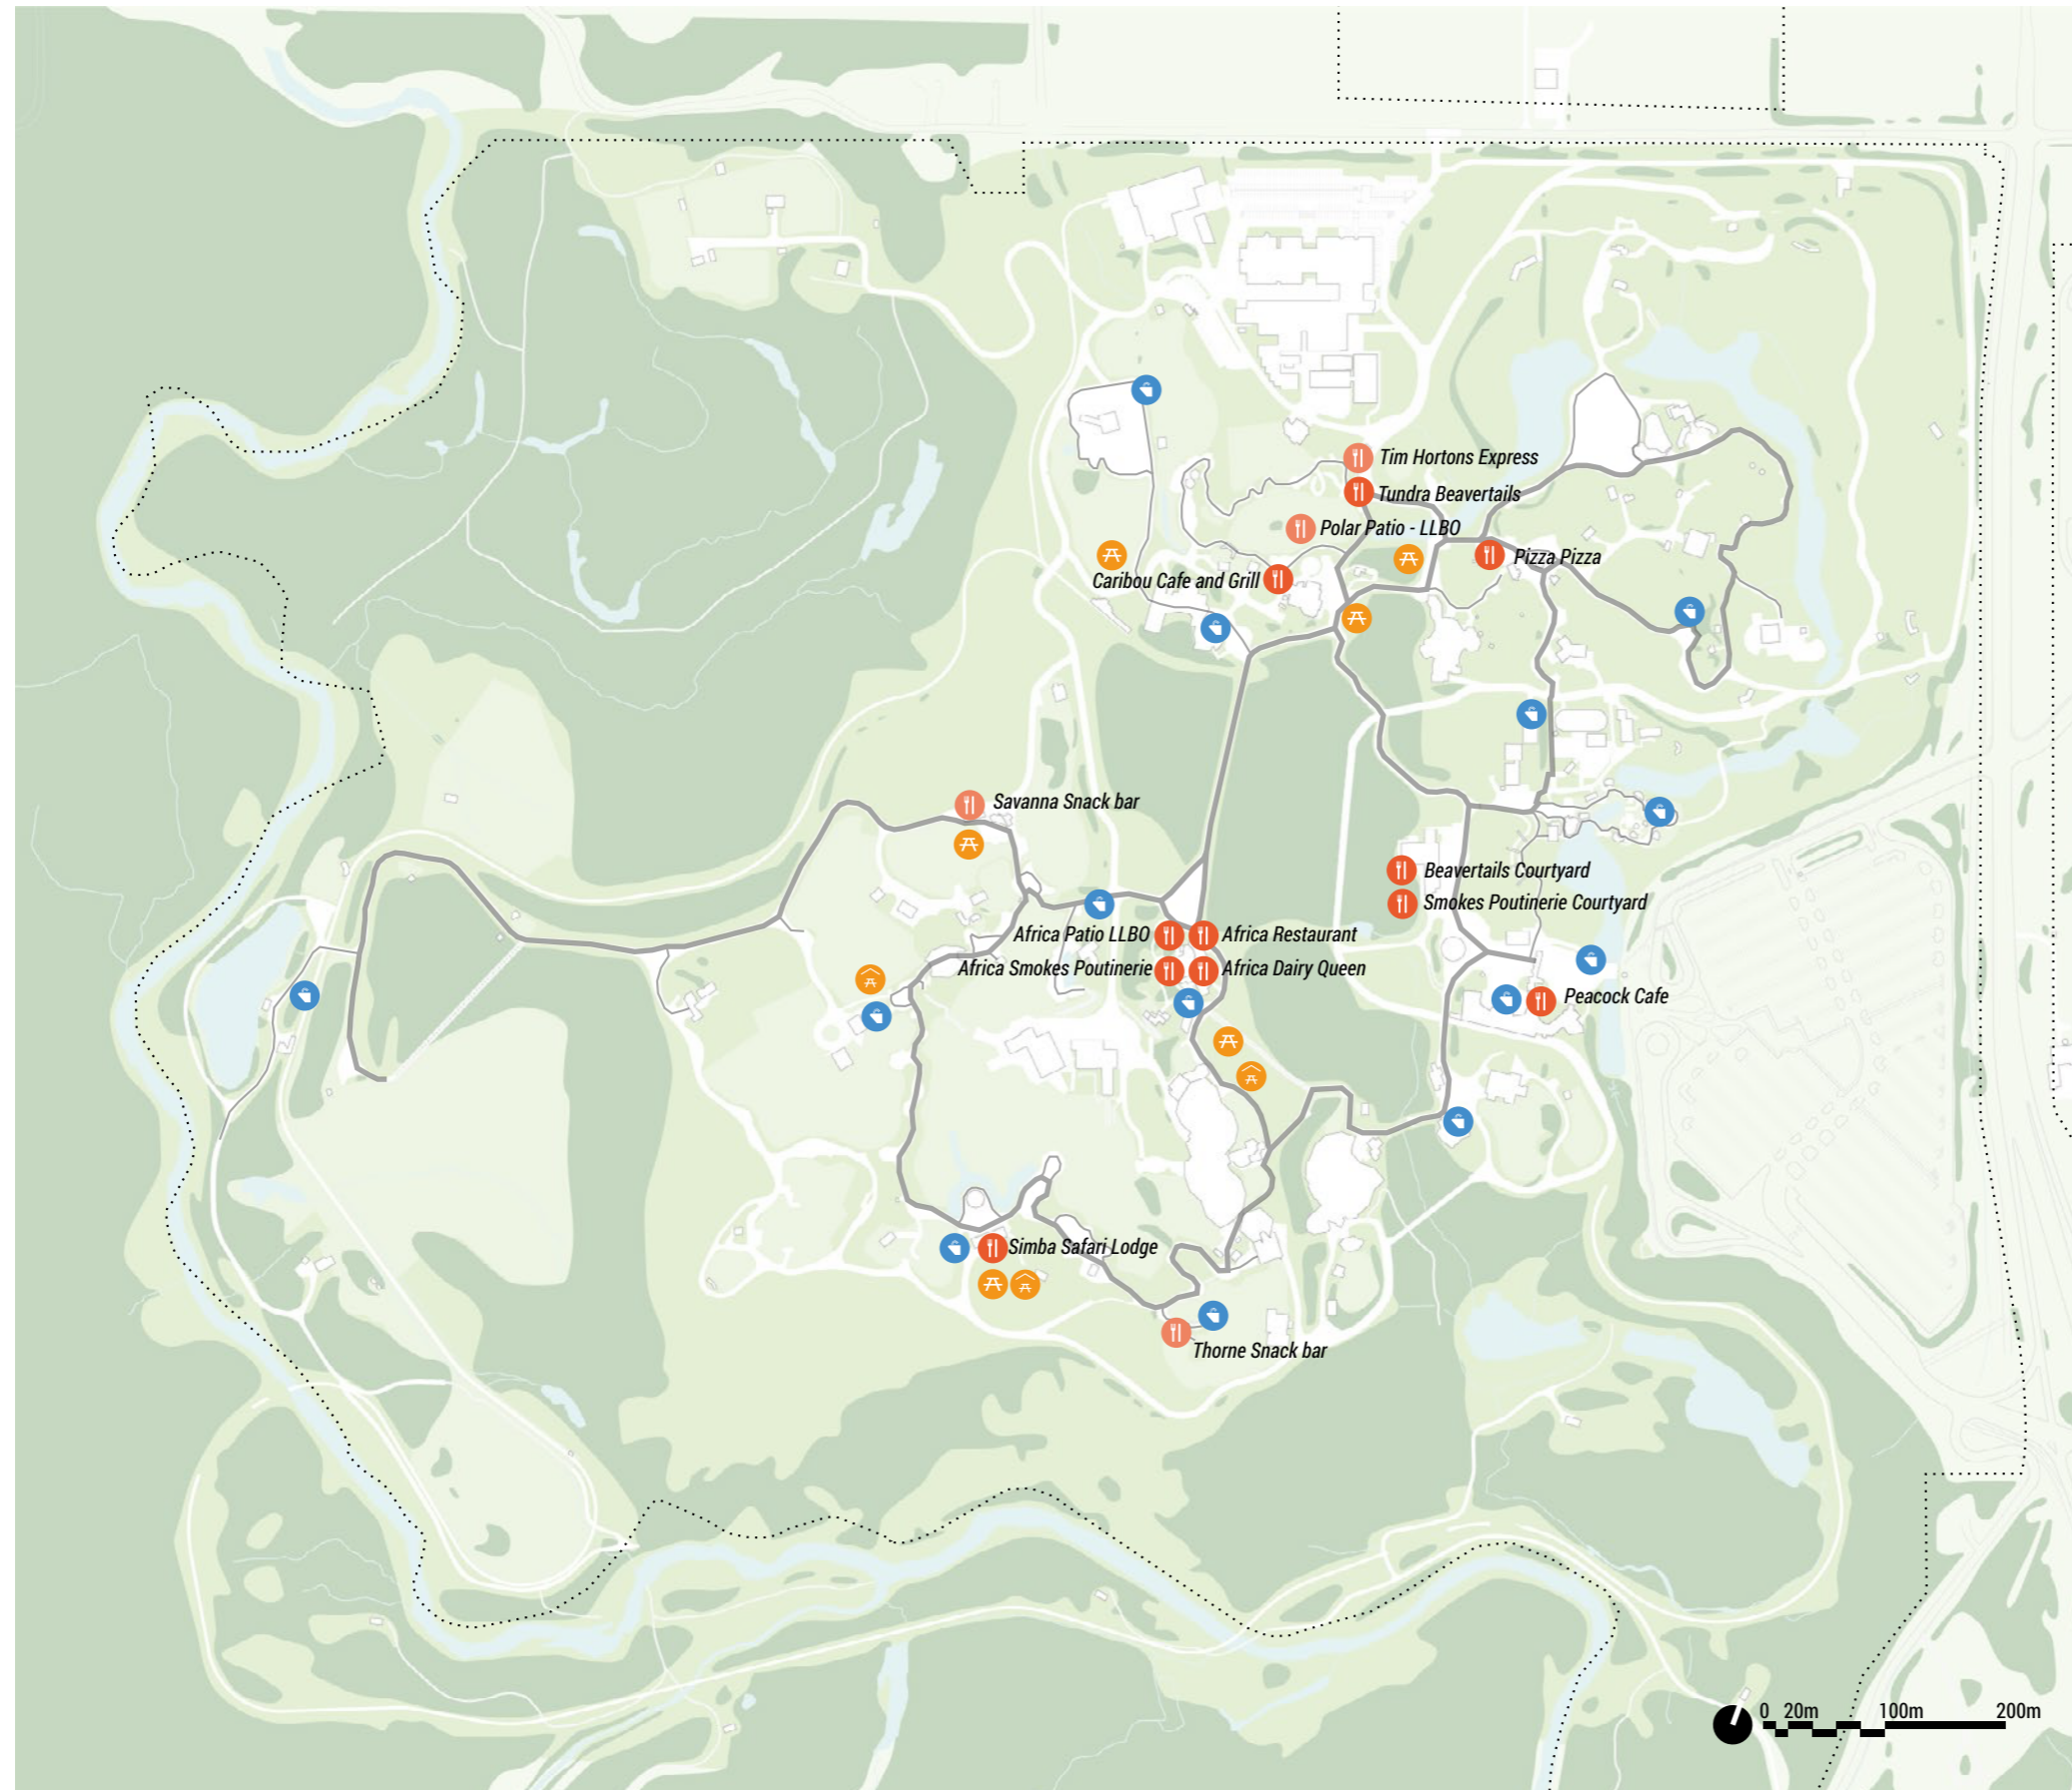

### LEGEND

- ..... Site Boundary
- New buildings
- ▭ Boundary of areas under construction to become AODA compliant

## FOOD & BEVERAGE POINTS

### LEGEND

- ..... Site Boundary
- Guests circulation
-  Small F&B Points - Vending Machines
-  Medium F&B Points - Kiosks
-  Large F&B Points - Restaurants
-  Water Fountain
-  Picnic area / shelter

### LEGEND

- ..... Site Boundary
- Adventures
- Venues

1 Conservation Carousel

2 Waterside Theatre

3 Special Events Centre