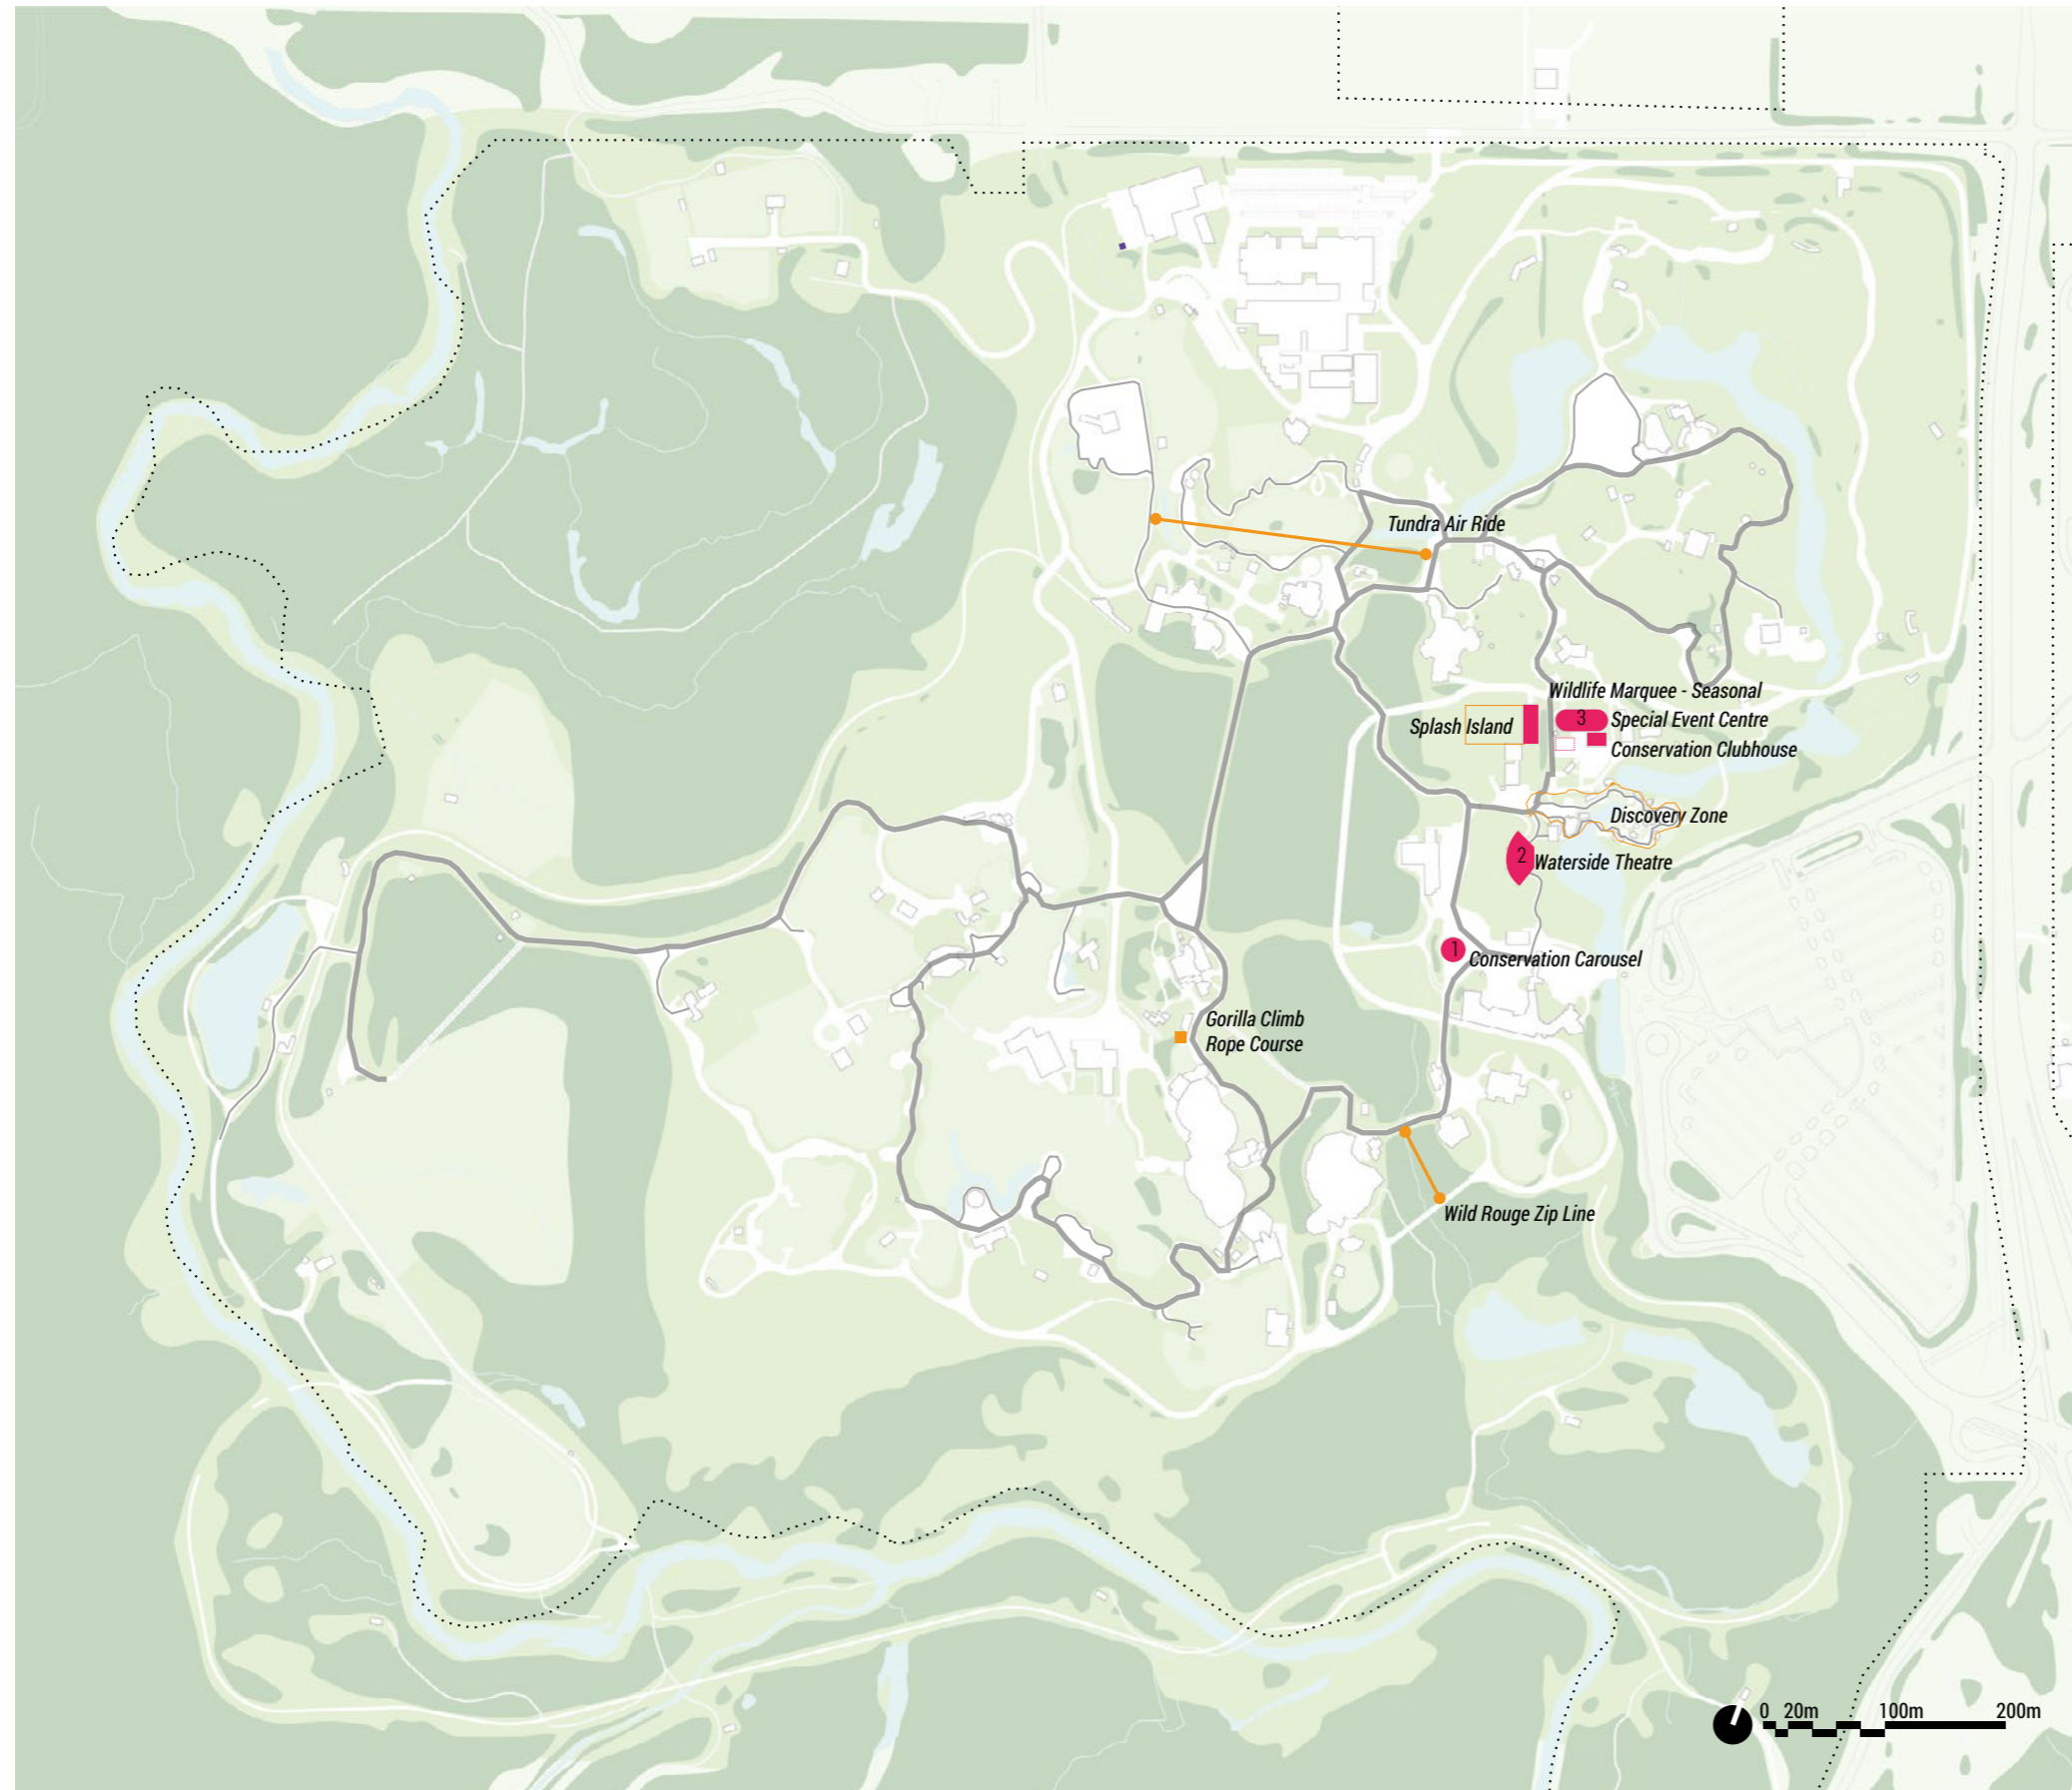

BUILT PROGRAMS

VENUES AND ADVENTURES

LEGEND

- ..... Site Boundary
- Adventures
- Venues