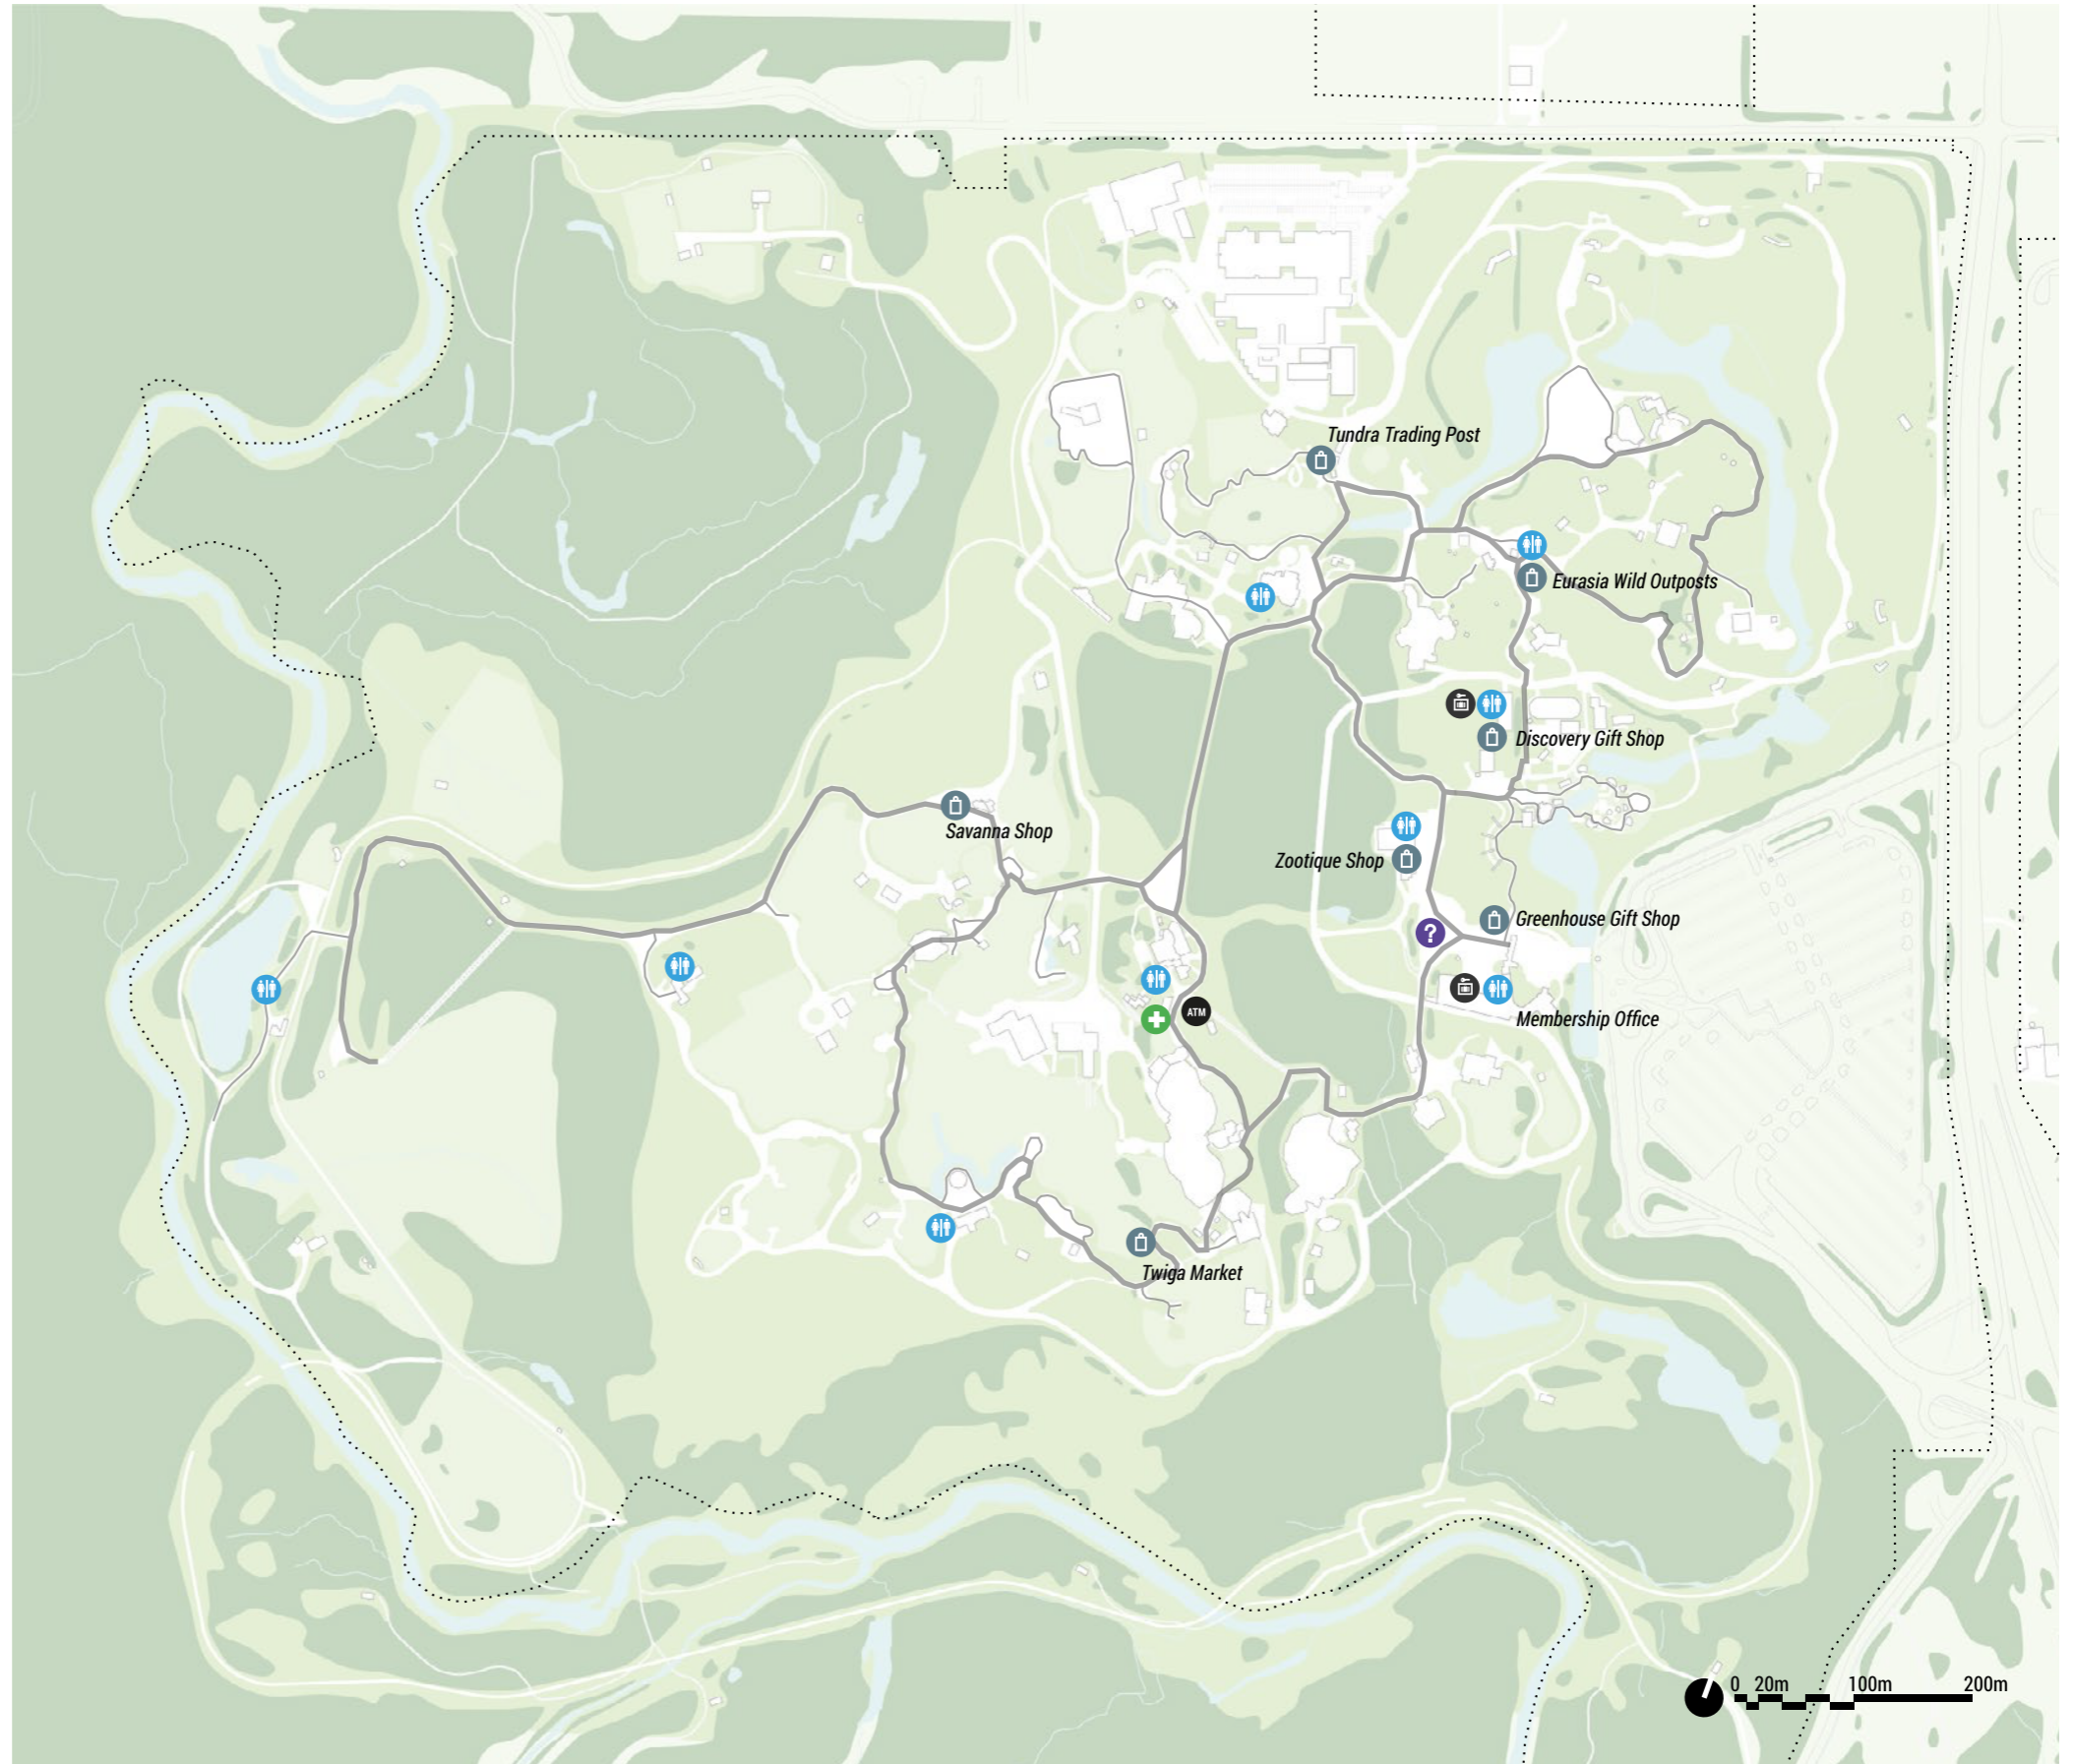

BUILT PROGRAMS

GUESTS SERVICE POINTS

LEGEND

- ..... Site Boundary
- Restrooms
- Lockers
- Information
- Gift Shop
- First Aid
- ATM